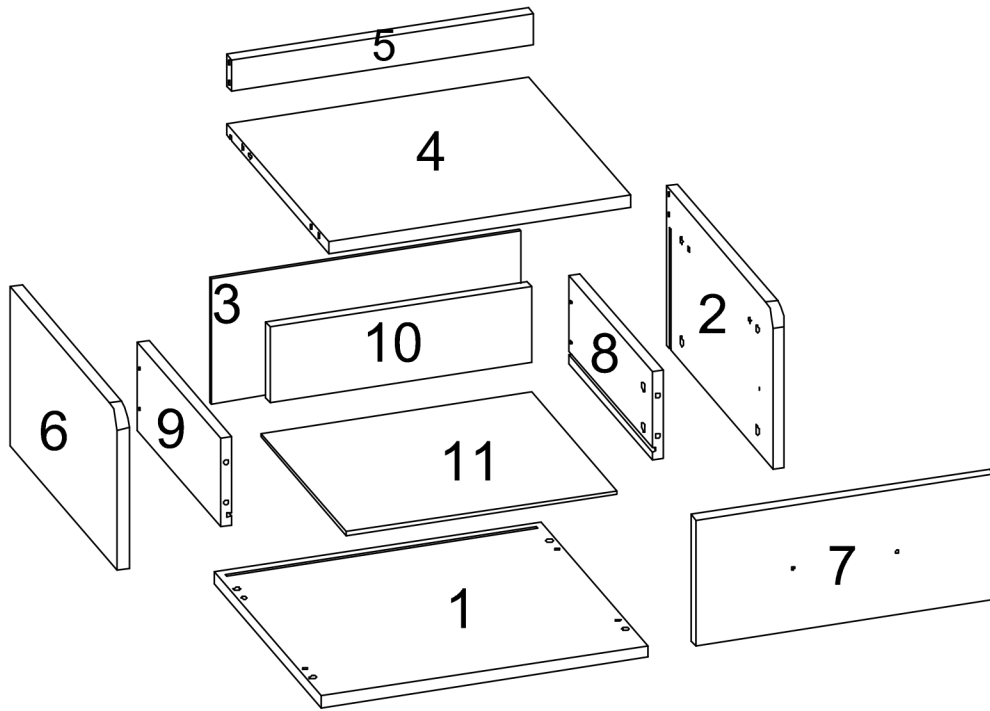

NIGHTSTAND

HANDLE	MINIFIX BODY	MINIFIX SHAFT	KAVELA	3,5*18 SCREW	M4*22 HANDLE SCREW	3,5*25 BACK SCREW	TELESCOPIC RAIL	FOOT	3,5*50 SCREW	BACK COMPRESSION
1 AD	12 AD	12 AD	12 AD	8 AD	2 AD	6 AD	1 TK	4 AD	4 AD	4 AD

PIECE

NIGHTSTAND