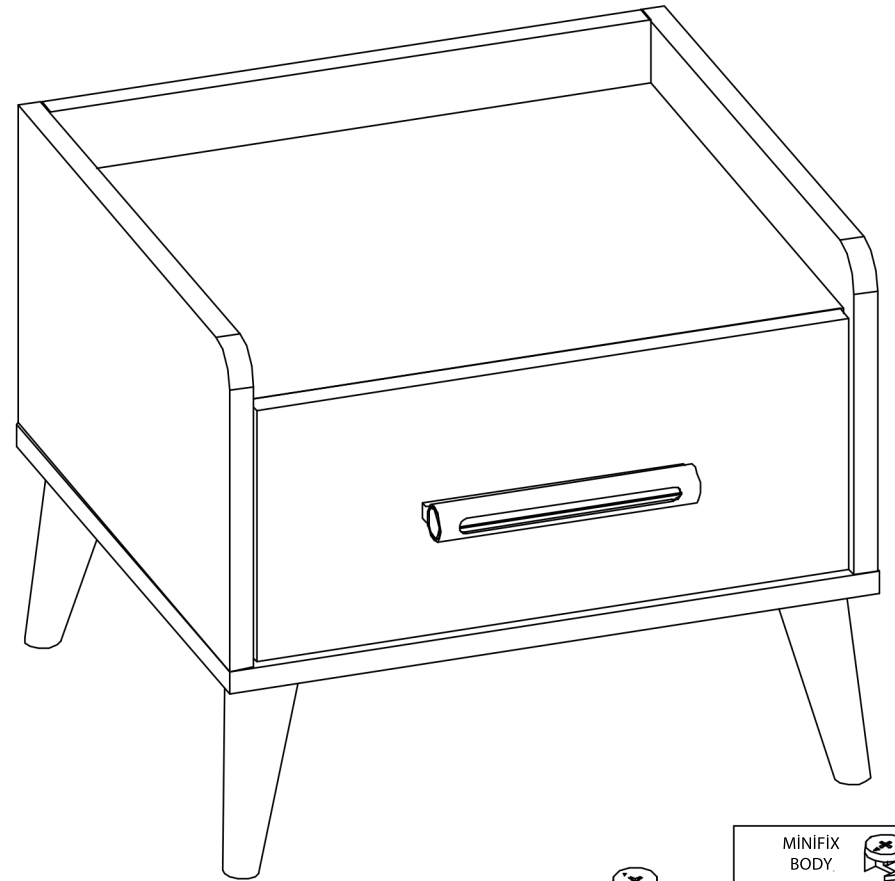

NIGHTSTAND

HANDLE	MINIFIX BODY	MINIFIX SHAFT	KAVELA	3,5*18 SCREW	M4*22 HANDLE SCREW	3,5*25 BACK SCREW	TELESCOPIC RAIL	FOOT	3,5*50 SCREW	BACK COMPRESSION
1 AD	12 AD	12 AD	12 AD	8 AD	2 AD	6 AD	1 TK	4 AD	4 AD	4 AD

PIECE

NIGHTSTAND