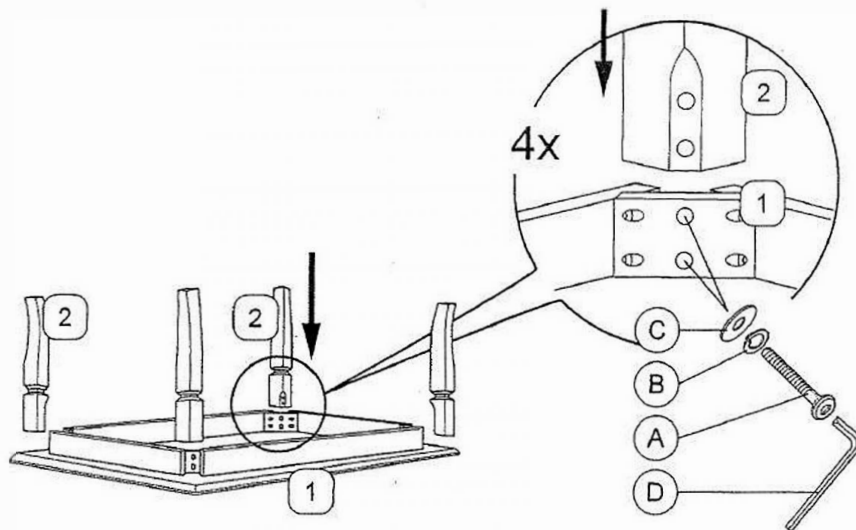

Model: KF 2105 COFFEE TABLE

ASSEMBLY INSTRUCTION

No	Part List	QTY.
1	Table Top	1 pc
2	Table Leg	4 pcs

No	Hardware List	QTY.
A	JCBC Screw 	8 pcs
B	M6 Spring Washer 	8 pcs
C	M6 Flat Washer 	8 pcs
D	Allen Key M4 	1 pc