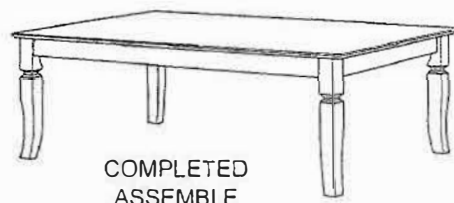

Model: KF 2105 COFFEE TABLE

ASSEMBLY INSTRUCTION

No	Part List	QTY.
1	Table Top	1 pc
2	Table Leg	4 pcs

No	Hardware List	QTY.
A	JCBC Screw 	8 pcs
B	M6 Spring Washer 	8 pcs
C	M6 Flat Washer 	8 pcs
D	Allen Key M4 	1 pc