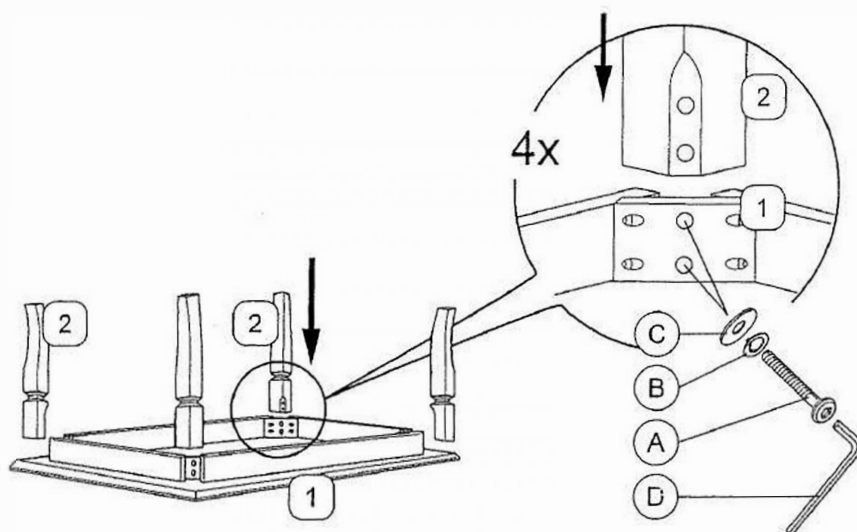

Model: KF 2105 COFFEE TABLE

ASSEMBLY INSTRUCTION

No	Part List	QTY.
1	Table Top	1 pc
2	Table Leg	4 pcs

No	Hardware List	QTY.
A	JCBC Screw 	8 pcs
B	M6 Spring Washer 	8 pcs
C	M6 Flat Washer 	8 pcs
D	Allen Key M4 	1 pc